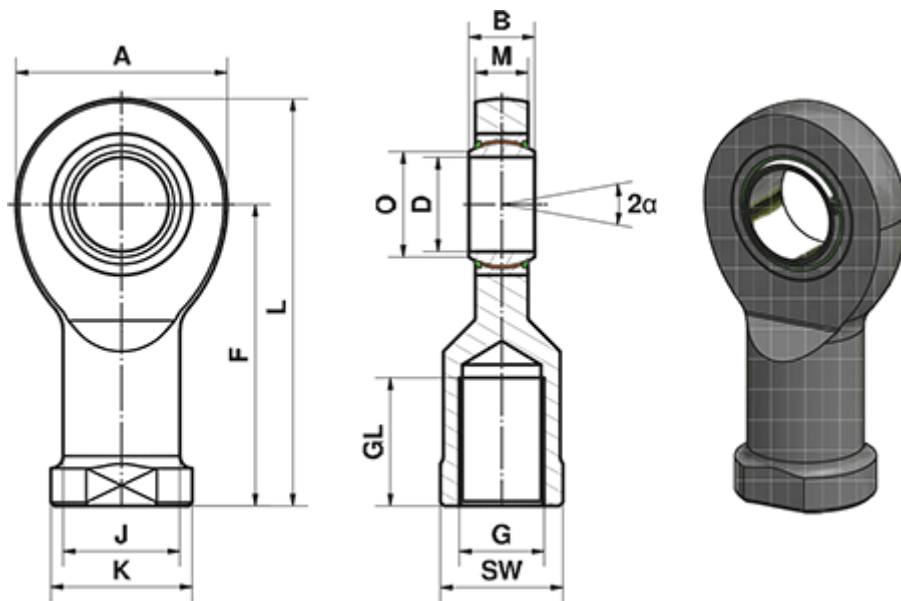

Data Sheet

Article number: 03492020

Description: Fluro Heavy Duty Rod end EIL 20 EW-2RS
M20x1,5 Female thread

Note: 20

Measures

A	= 53	J	= 27.5
a (degrees)	= 9	K	= 35
B	= 16	L	= 103.5
D	= 20	M	= 13
Dynamic load C (kN)	= 67.5	O	= 24.2
F	= 77	Static load C0 (kN)	= 62.5
G	= M20x1,5	SW	= 32
GL	= 40	Weight (g)	= 350